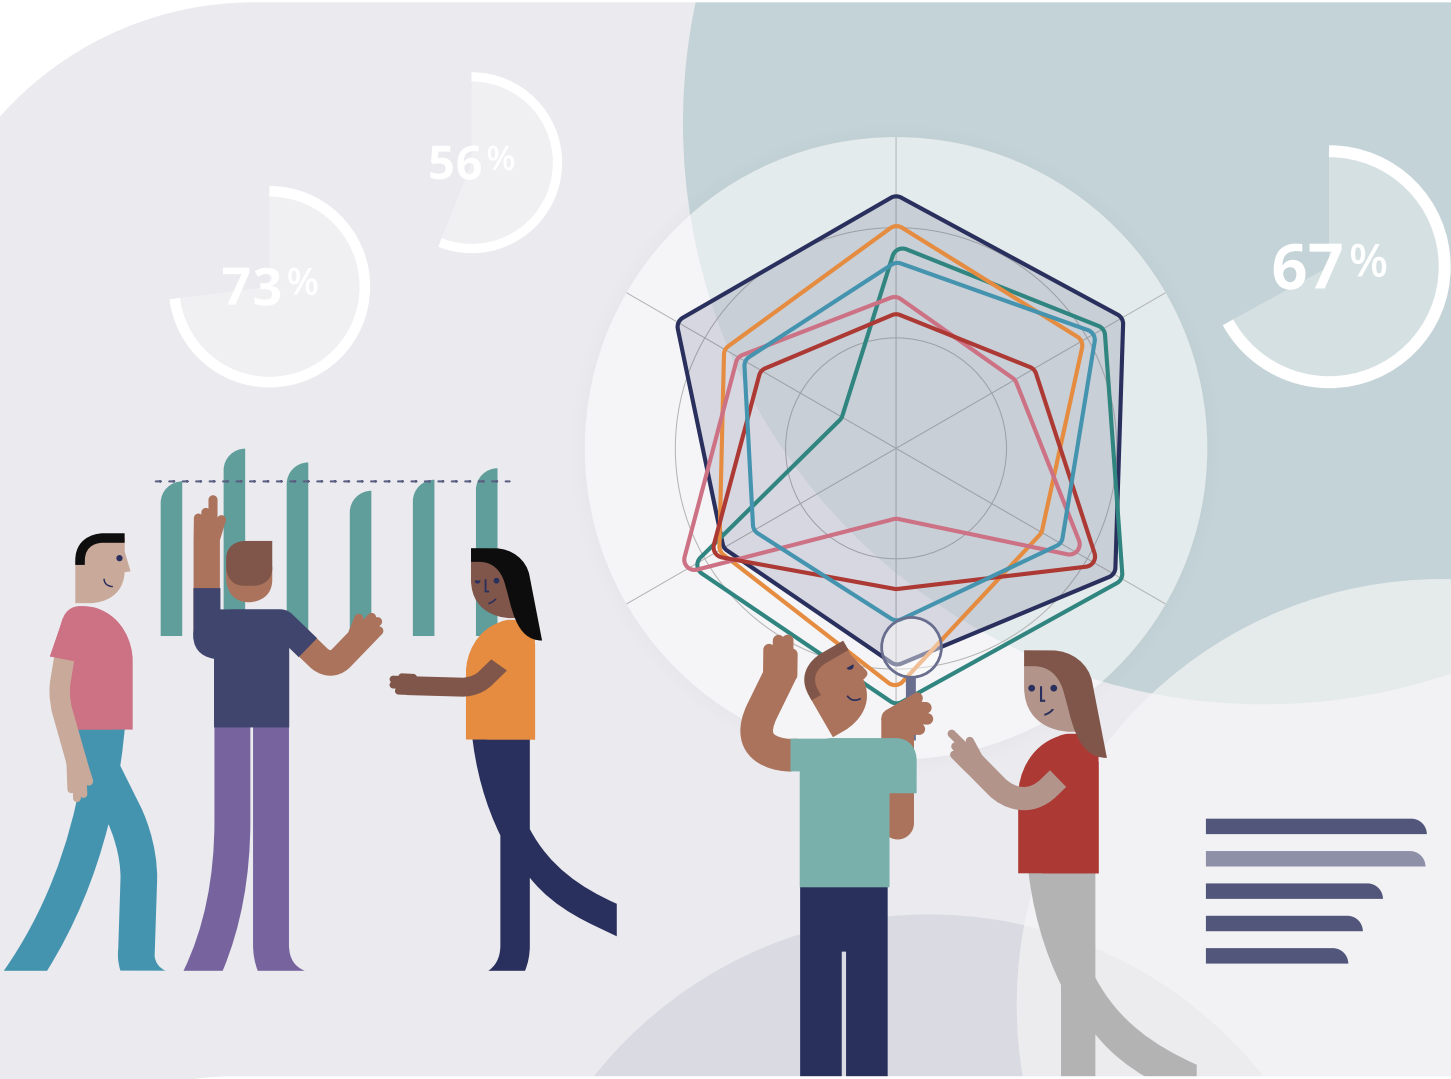

neurozone®

CompanyX Neurozone® Heatmap

Neurozone® Resilience Index

Results

Click on the label of each segment in the chart to see more details. Gray segments represent groups with fewer than four employees. Neurozone® only displays average NRI scores of groups (divisions, departments, teams) with 4 or more employees to uphold the anonymity of data.