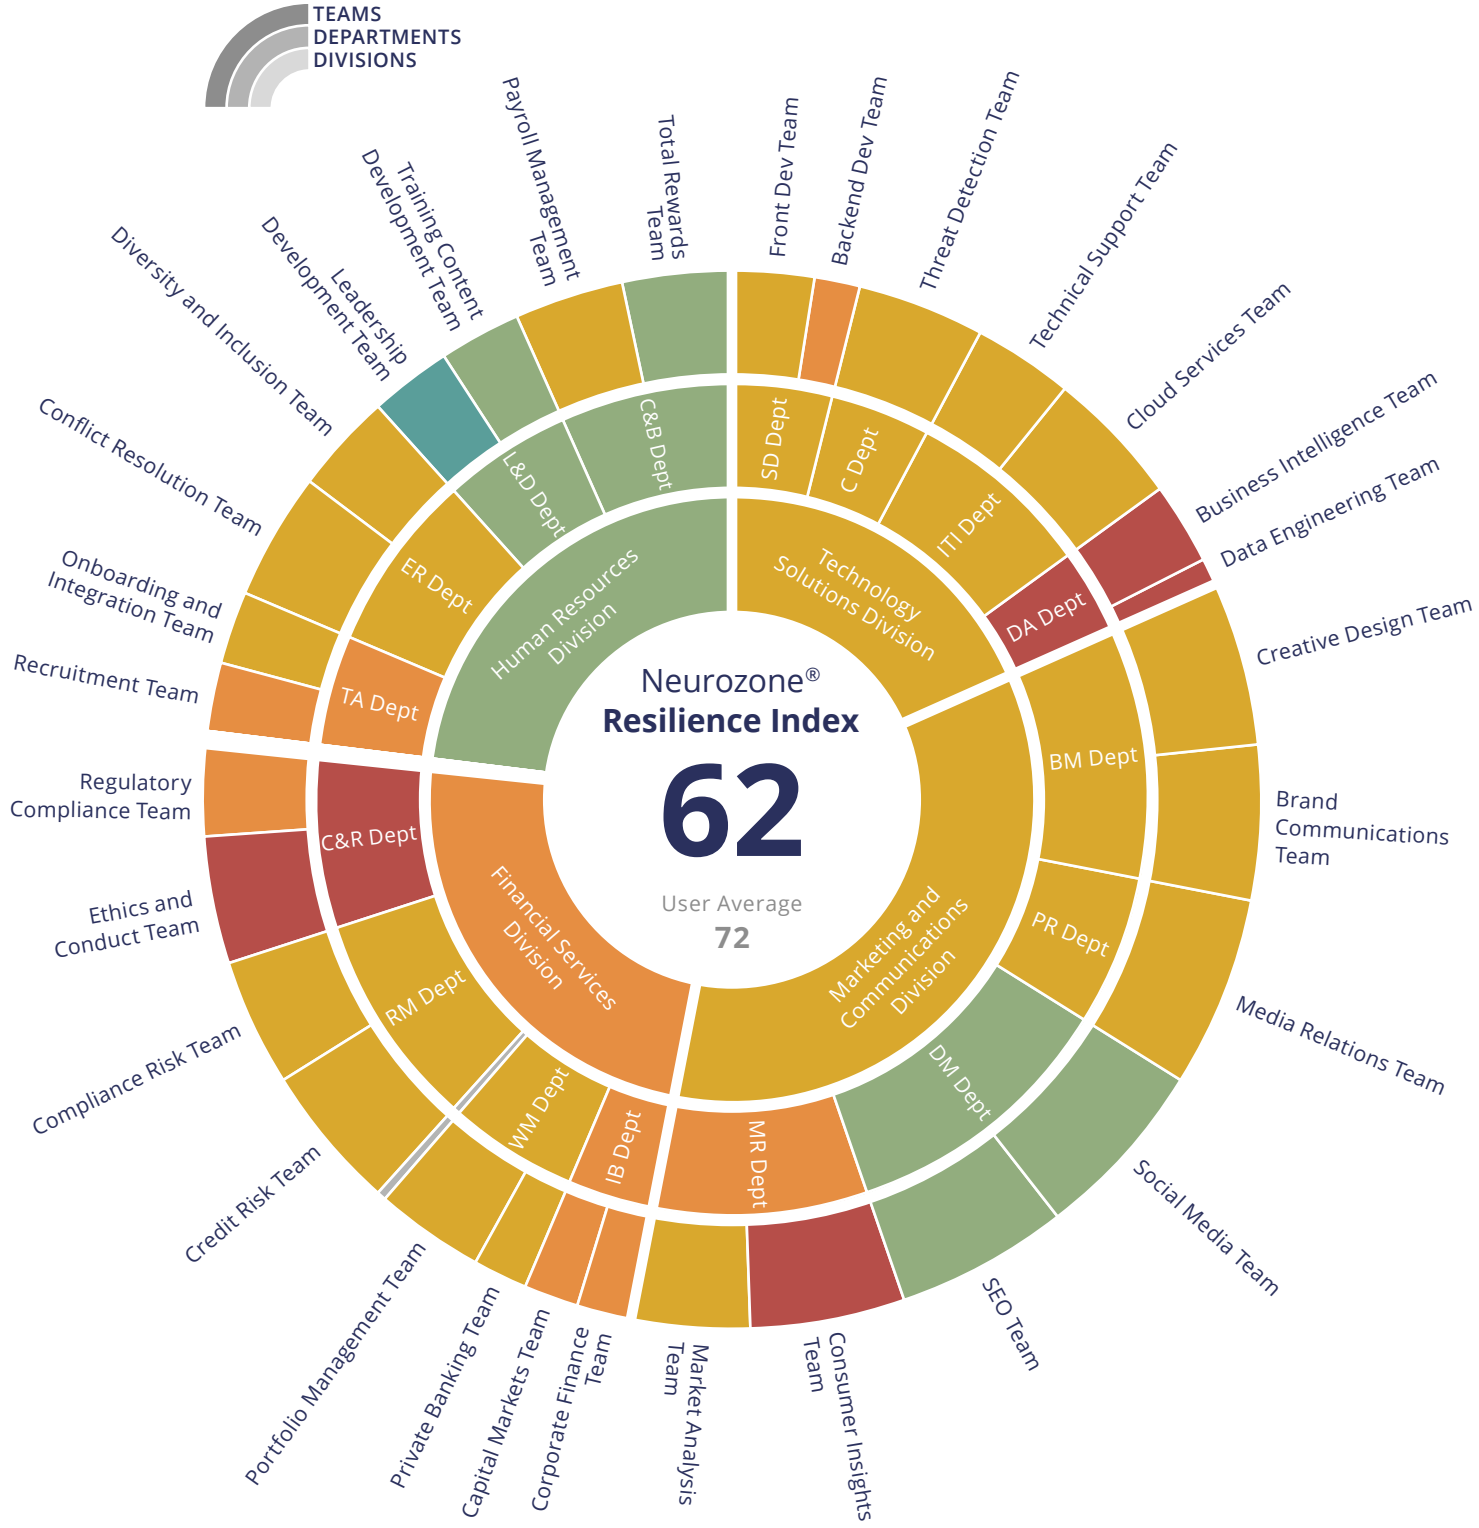

neurozone®

CompanyX Neurozone® Heatmap

Neurozone® Resilience Index

Results

Click on the label of each segment in the chart to see more details. Gray segments represent groups with fewer than four employees. Neurozone® only displays average NRI scores of groups (divisions, departments, teams) with 4 or more employees to uphold the anonymity of data.

Neurozone® Resilience Index bands